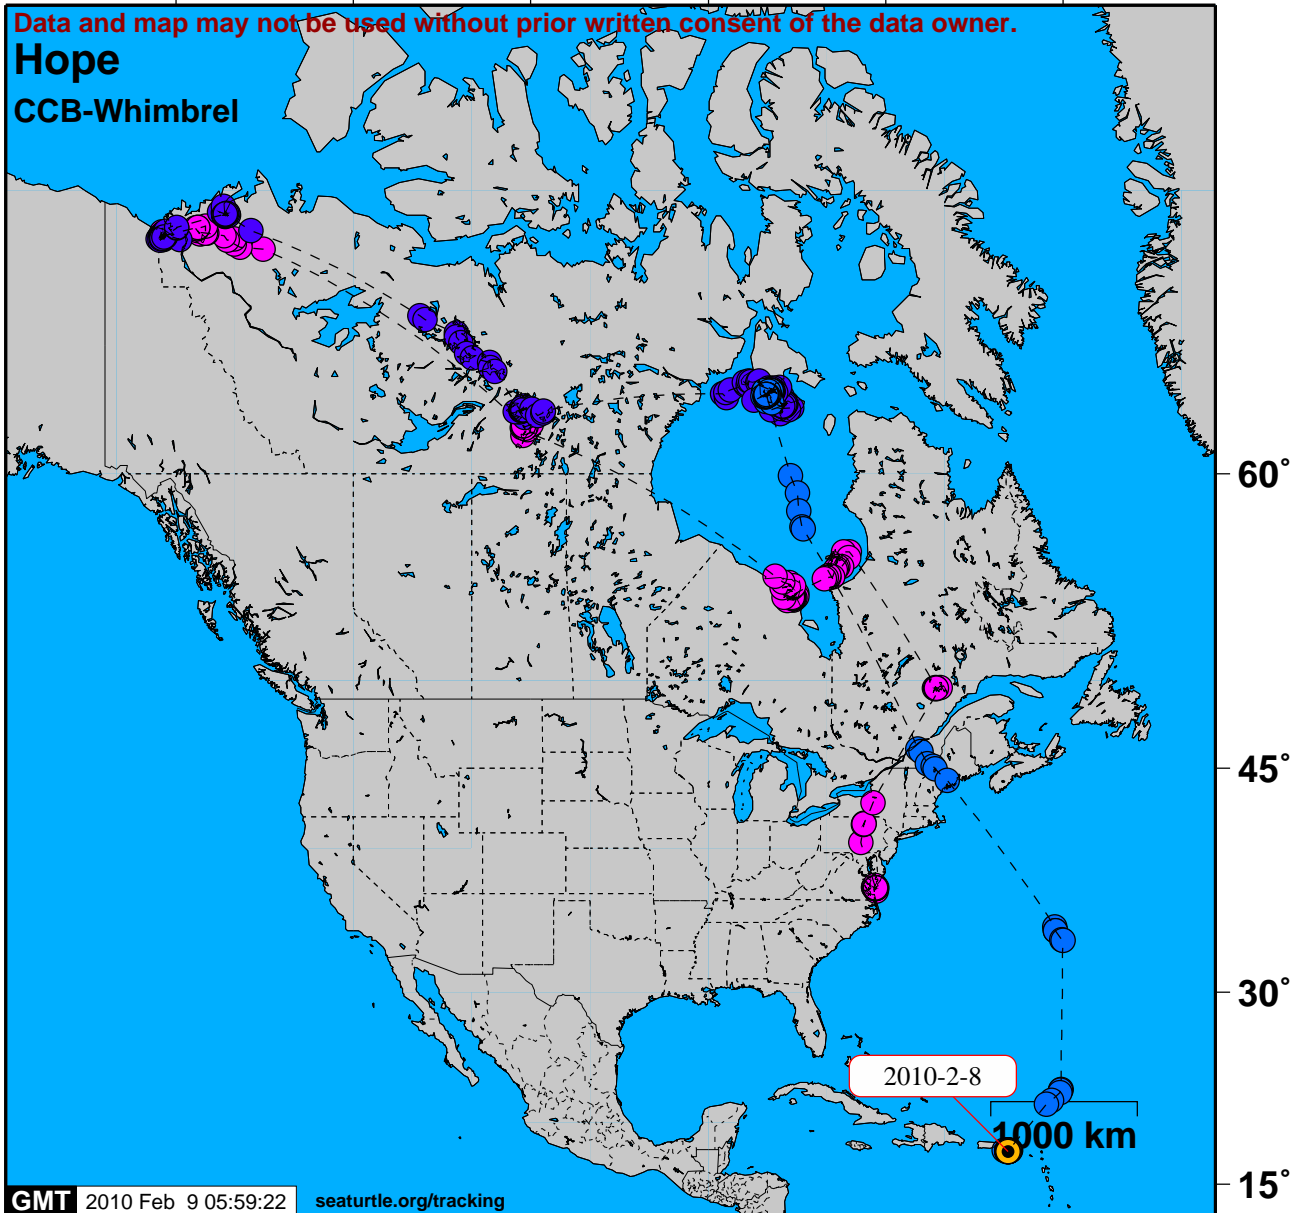

-135° -120° -105° -90° -75° -60°

Data and map may not be used without prior written consent of the data owner.

Hope

CCB-Whimbrel

GMT 2010 Feb 9 05:59:22 seaturtle.org/tracking

Distance Traveled: 21209 km

Straight-line Distance: 2446 km