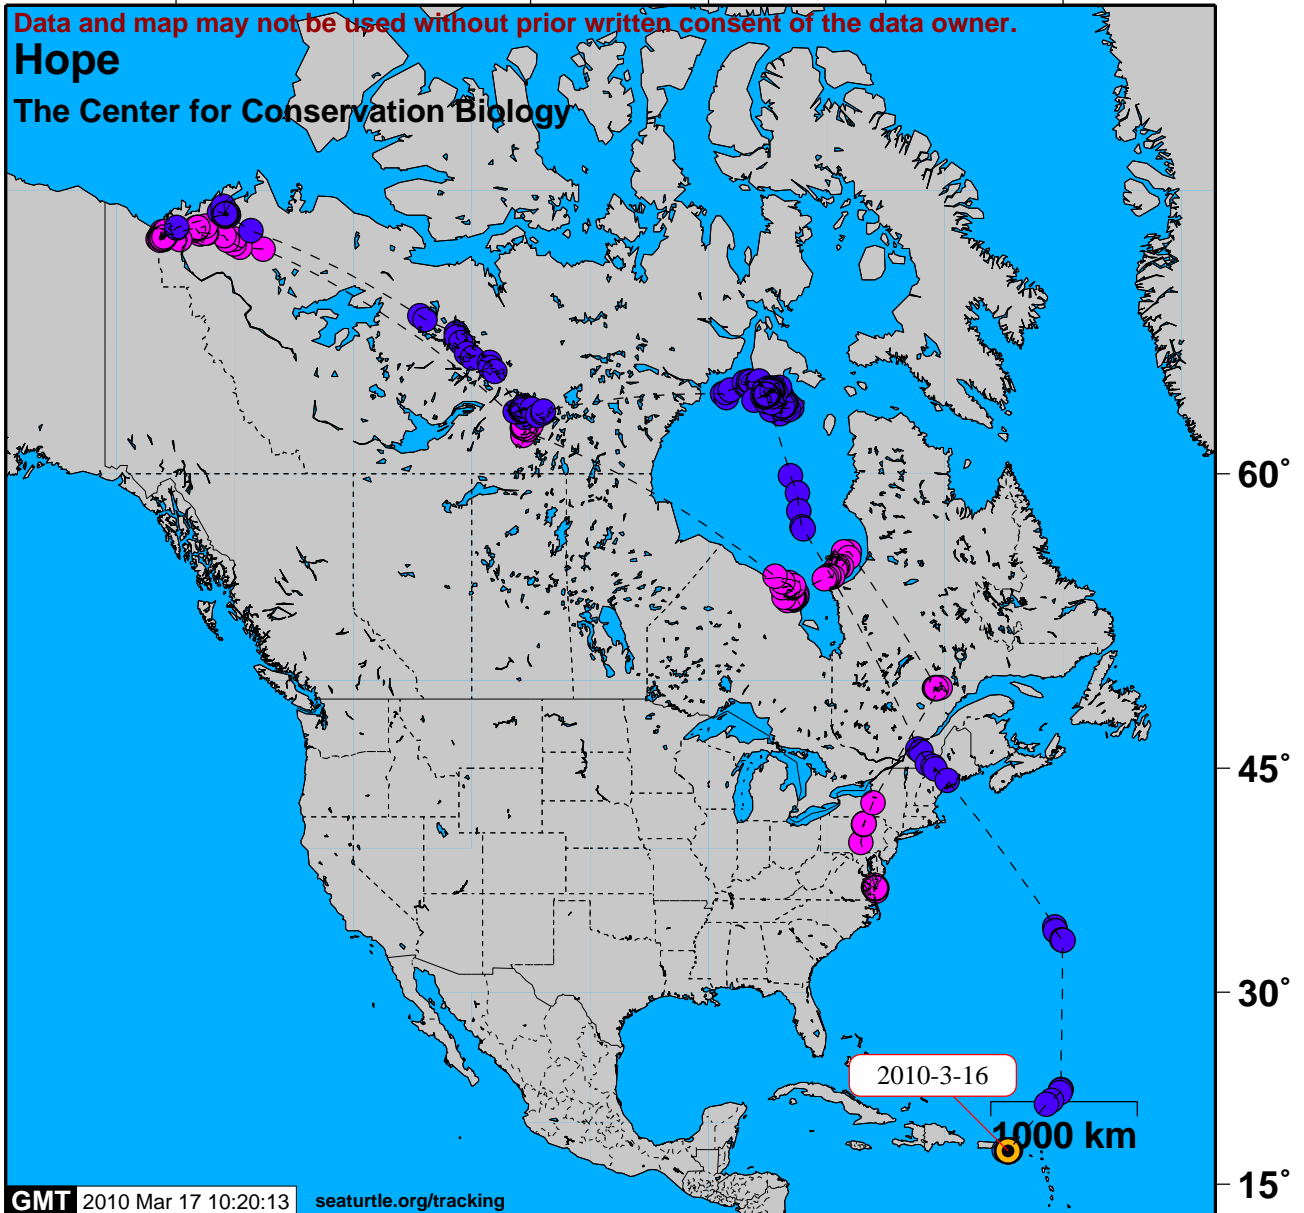

-135° -120° -105° -90° -75° -60°

Data and map may not be used without prior written consent of the data owner.

Hope
The Center for Conservation Biology

Distance Traveled: 21492 km

Straight-line Distance: 2443 km