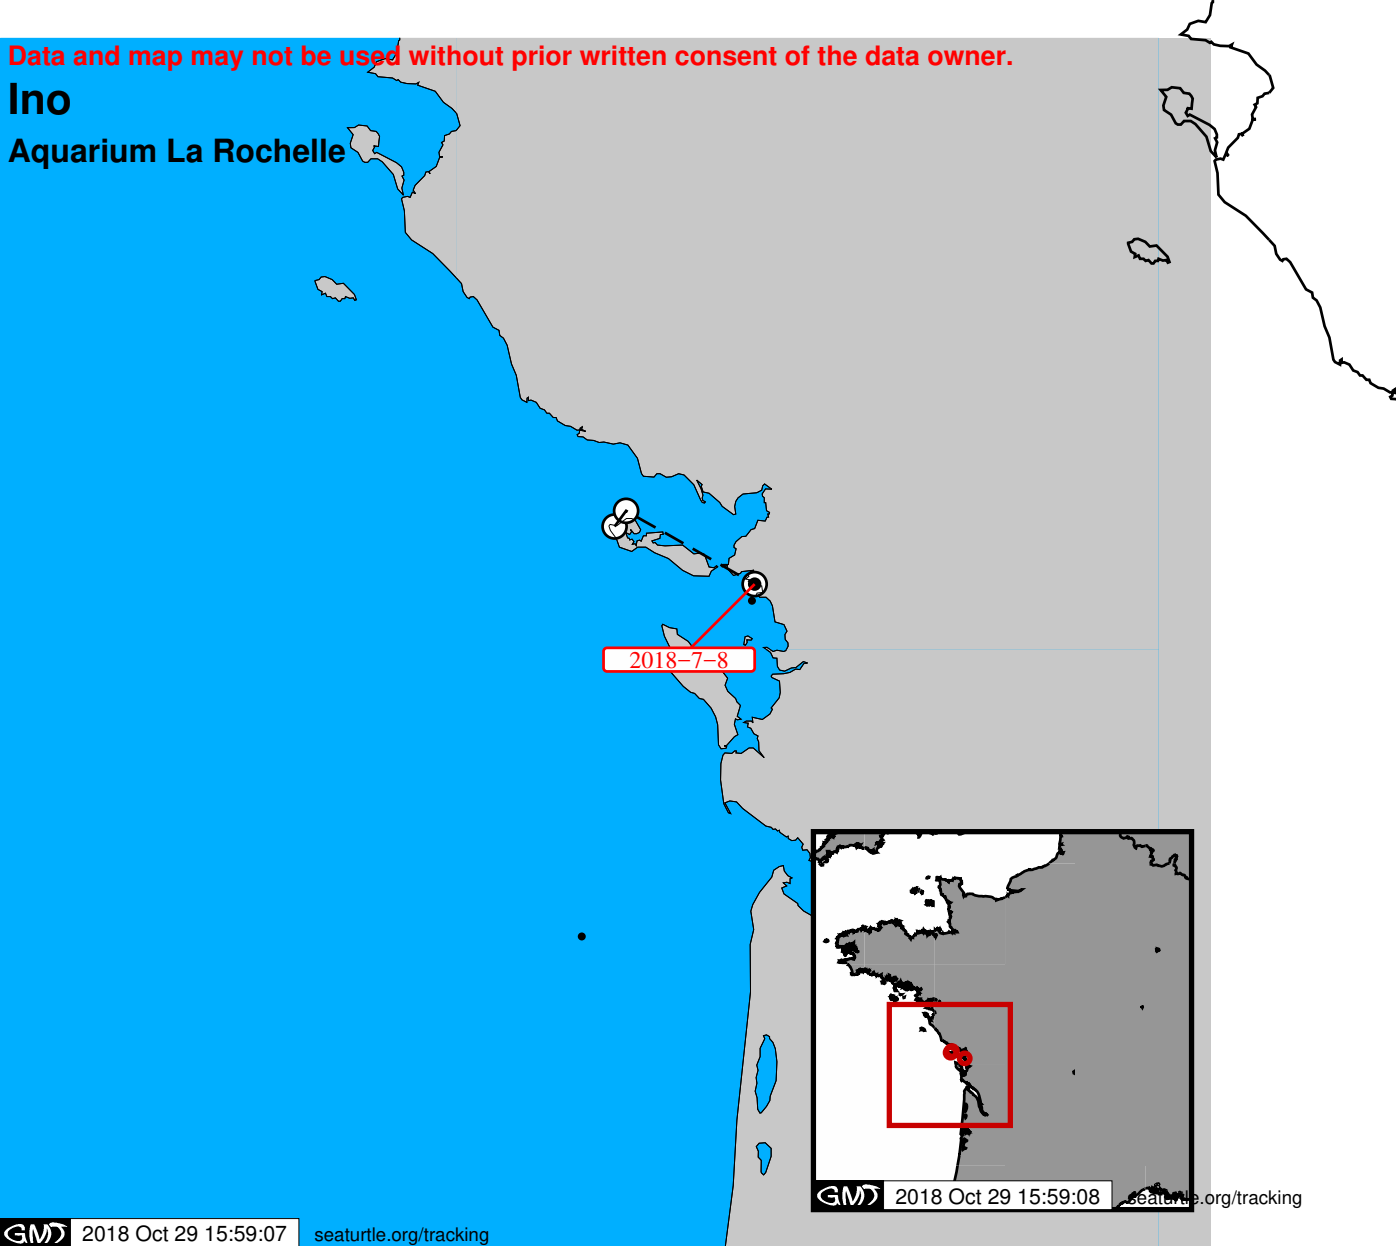

Data and map may not be used without prior written consent of the data owner.

Ino

Aquarium La Rochelle

2018-7-8

GM 2018 Oct 29 15:59:07 seaturtle.org/tracking

GM 2018 Oct 29 15:59:08 seaturtle.org/tracking

Straight-line Distance: 32 km

Distance Traveled: 36 km