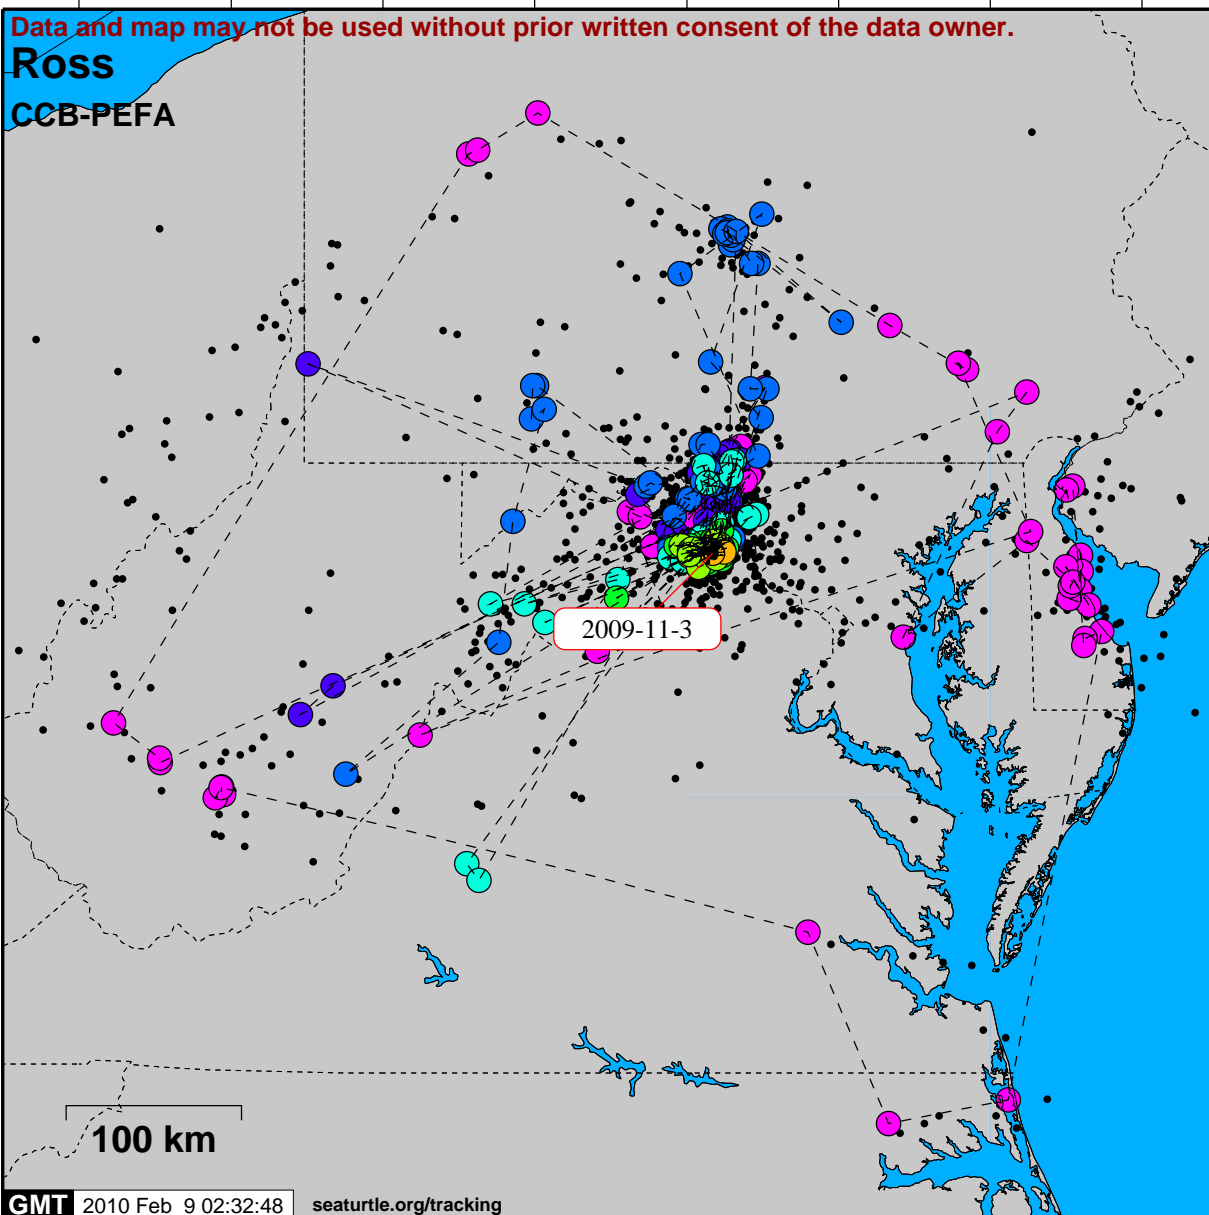

-82° -81° -80° -79° -78° -77° -76° -75°

GMT 2010 Feb 9 02:32:48 seaturtle.org/tracking

Distance Traveled: 10160 km

Straight-line Distance: 313 km