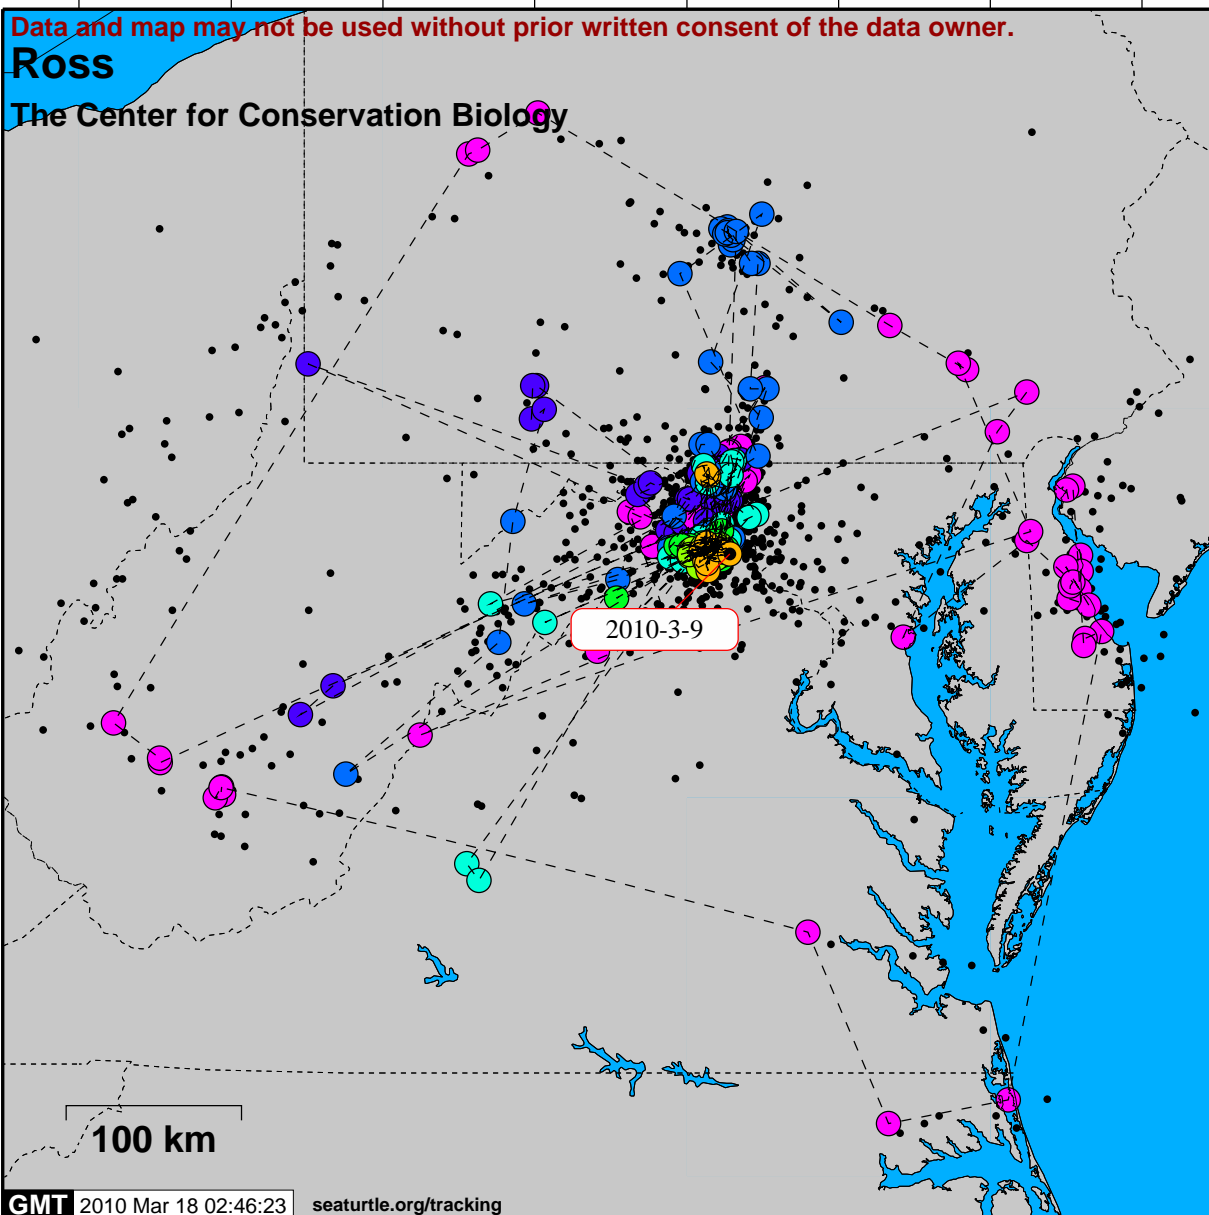

-82° -81° -80° -79° -78° -77° -76° -75°

Distance Traveled: 10298 km

Straight-line Distance: 321 km